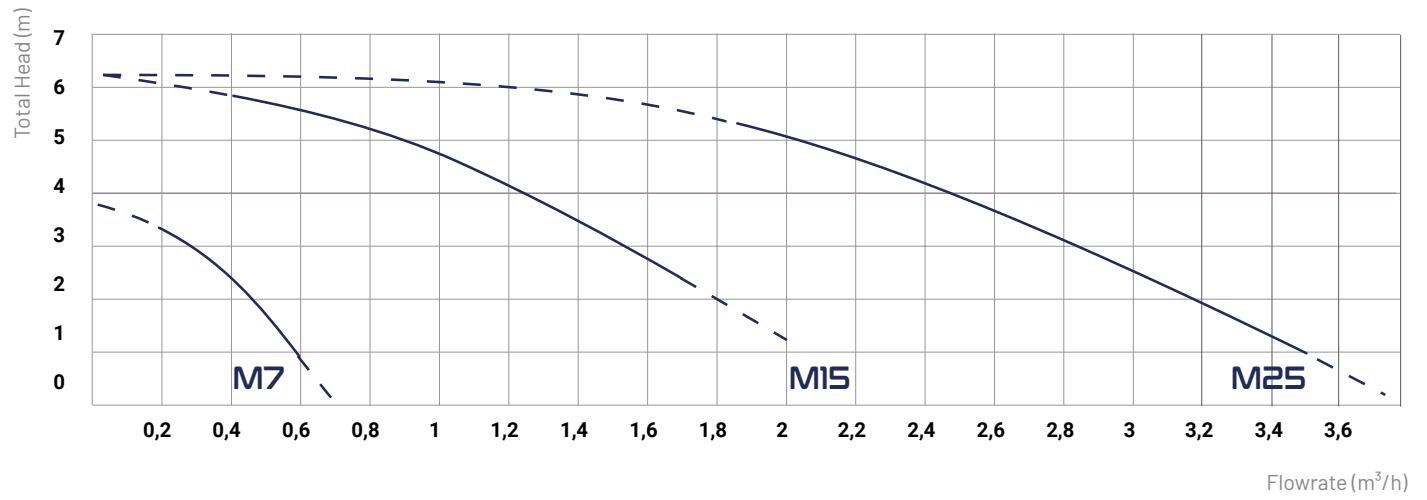

Great efficiency
Acid and alkali resistant
Galvanic bath transfer

CONNECTION

Grooved nozzle

SPECIFICATION**Hydraulic performances**

Max flow rate (m ³ /h)	0.7
Total head (m)	4
Max temperature (°C)	70 (PP)
Density	< 1.2

DIMENSIONS

Units : mm

Outline dimensions			Fixation			Inlet / Outlet					
A	B	C	D	E	F	G	H	I	J	K	L
123	110	218	67	64	N/A	82	112	62	133	N/A	25

	Grooved nozzle		Y	Z	Y	Z	X	V
	Y	Z						
Entrée	N/A	Ø12	-	-	-	-	-	-
Sortie	N/A	Ø12	-	-	-	-	-	-

FT-SI-M-SERIES-M7-EN

FLOWRATE CHARTS

FT-SI-M-SERIES-M7-EN

SIEBEC MAGNETIC DRIVE PUMPS

M SERIES

	Flowrate (m ³ /h)	Total Head (m)	Power (W)	Density	Power supply (V)
M7	0.7	4	10	<1.2	230 Single-phase
M15	2	6	45	<1.2	230 / 400 Three-phase
M25	3	7	120	<1.1	230 / 400 Three-phase
M35	3	10	180	<1.4	230 / 400 Three-phase
M50	5	10	180	<1.2	230 / 400 Three-phase
M70	7	9.5	250	<1.2	230 / 400 Three-phase
M100	10	18	750 (1100*)	<1.5 (<2*)	230 / 400 Three-phase
M140	16	19	1100 (1500*)	<1.5 (<2*)	230 / 400 Three-phase
M200	21	20	1100 (2200*)	<1.3 (<2*)	230 / 400 Three-phase
M250	26	19	1500	<1.2	230 / 400 Three-phase
M290	31.5	21.5	2200	<1.5	230 / 400 Three-phase
M390	43	22	3000 (4000*)	<1.3 (<1.8*)	230 / 400 Three-phase