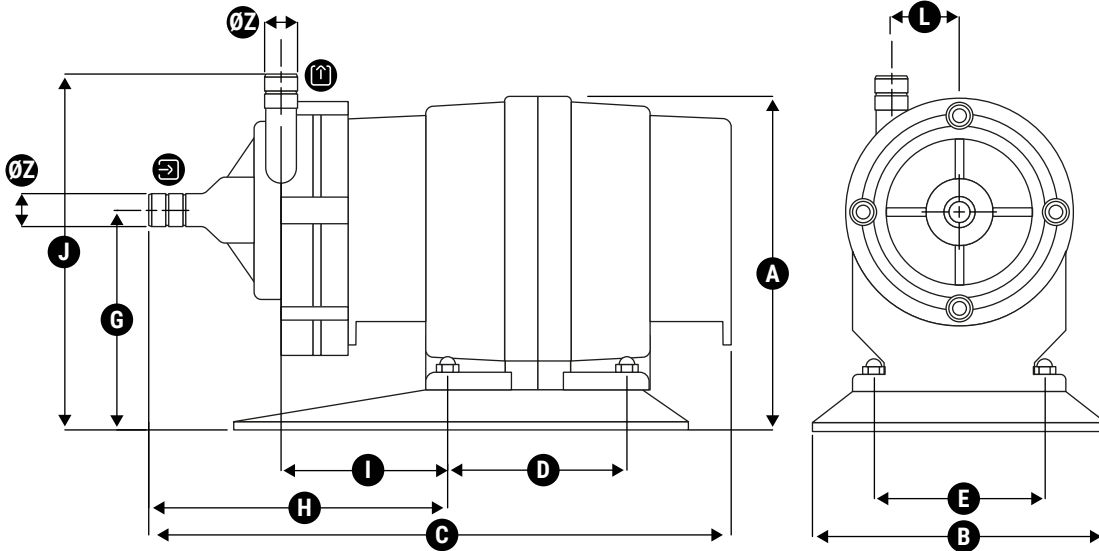

Great efficiency
Acid and alkali resistant
Galvanic bath transfer

CONNECTION

Grooved nozzle

SPECIFICATION**Hydraulic performances**

Max flow rate (m ³ /h)	0.7
Total head (m)	4
Max temperature (°C)	70 (PP)
Density	< 1.2

DIMENSIONS

Units : mm

Outline dimensions			Fixation			Inlet / Outlet					
A	B	C	D	E	F	G	H	I	J	K	L
123	110	218	67	64	N/A	82	112	62	133	N/A	25

	Grooved nozzle		Y	Z	Y	Z	X	V
	Y	Z						
Entrée	N/A	Ø12	-	-	-	-	-	-
Sortie	N/A	Ø12	-	-	-	-	-	-

FT-SI-M-SERIES-M7-EN

FLOWRATE CHARTS

FT-SI-M-SERIES-M7-EN

SIEBEC MAGNETIC DRIVE PUMPS

M SERIES

	Flowrate (m ³ /h)	Total Head (m)	Power (W)	Density	Power supply (V)
M7	0.7	4	10	<1.2	230 Single-phase
M15	2	6	45	<1.2	230 / 400 Three-phase
M25	3	7	120	<1.1	230 / 400 Three-phase
M35	3	10	180	<1.4	230 / 400 Three-phase
M50	5	10	180	<1.2	230 / 400 Three-phase
M70	7	9.5	250	<1.2	230 / 400 Three-phase
M100	10	18	750 (1100*)	<1.5 (<2*)	230 / 400 Three-phase
M140	16	19	1100 (1500*)	<1.5 (<2*)	230 / 400 Three-phase
M200	21	20	1100 (2200*)	<1.3 (<2*)	230 / 400 Three-phase
M250	26	19	1500	<1.2	230 / 400 Three-phase
M290	31.5	21.5	2200	<1.5	230 / 400 Three-phase
M390	43	22	3000 (4000*)	<1.3 (<1.8*)	230 / 400 Three-phase